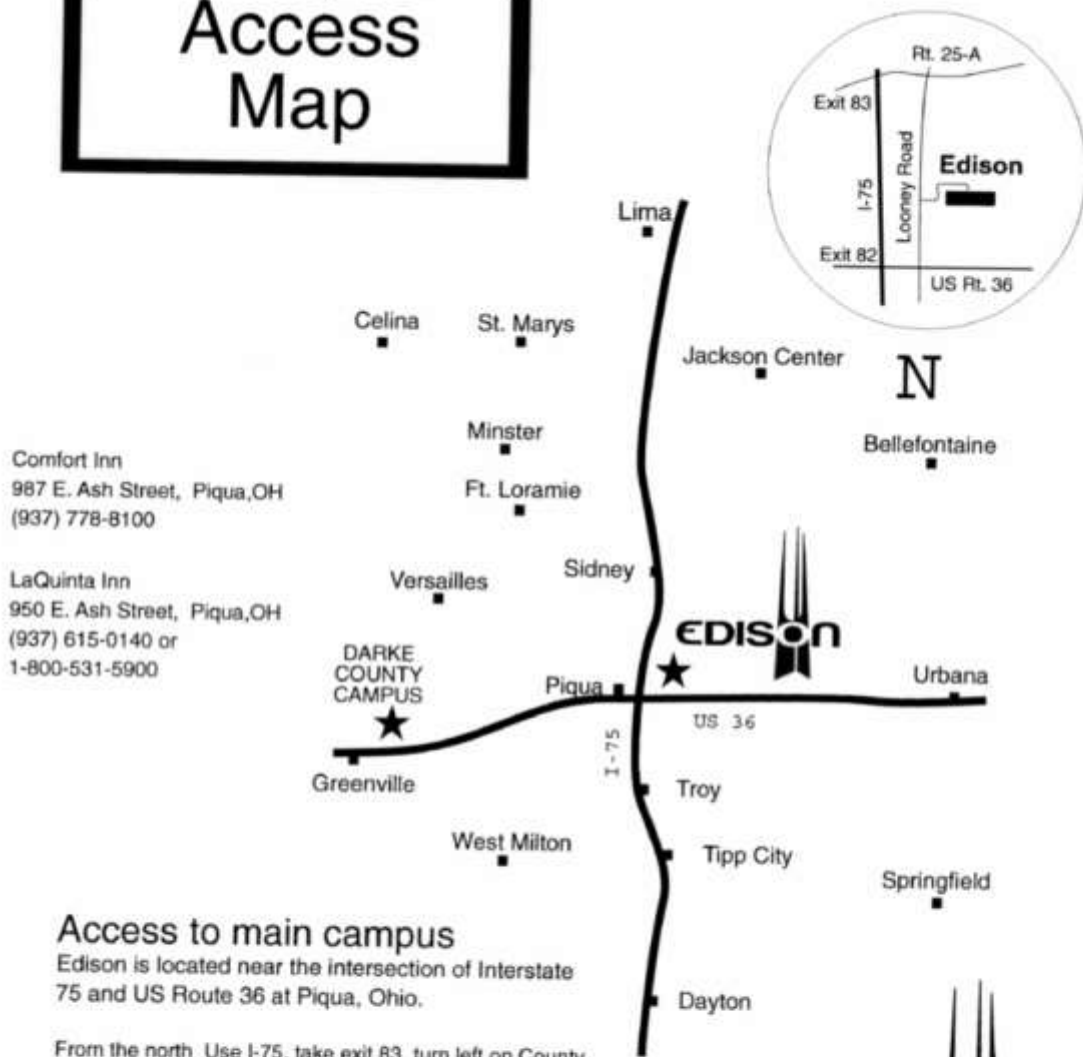

Please turn in by September 5th to Jessica Guillozet.

Call or email: jguillozet@shelbydd.org, 937.658.6825 for additional information.

Name: _____ County: _____

Directions to Edison Community College and designated parking areas

Upon entering Edison State's main drive, take the crossroads to the left, between the ponds and around the curve to the first parking lot on your right. You will be outside our North Hall. Once inside the building, the Theater will be partway down the atrium on your left.

You may park in any undesignated space in Parking Lot 3. If that lot is full, there are three additional parking lots to the east.

Campus Access Map

Comfort Inn
987 E. Ash Street, Piqua, OH
(937) 778-8100

LaQuinta Inn
950 E. Ash Street, Piqua, OH
(937) 615-0140 or
1-800-531-5900

Access to main campus

Edison is located near the intersection of Interstate 75 and US Route 36 at Piqua, Ohio.

- From the north Use I-75, take exit 83, turn left on County Road 25-A, right on Looney Road (about 1/8 mile), and proceed to the College.
- From the south Use I-75, take exit 82, turn right on US Rt. 36, and left on Looney Road (the first intersection).
- From the east Use US Rt. 36 and turn right at Looney Road (intersection is just before I-75).
- From the west Follow US Rt. 36 through Piqua and turn left at Looney Road (just after you cross over I-75).